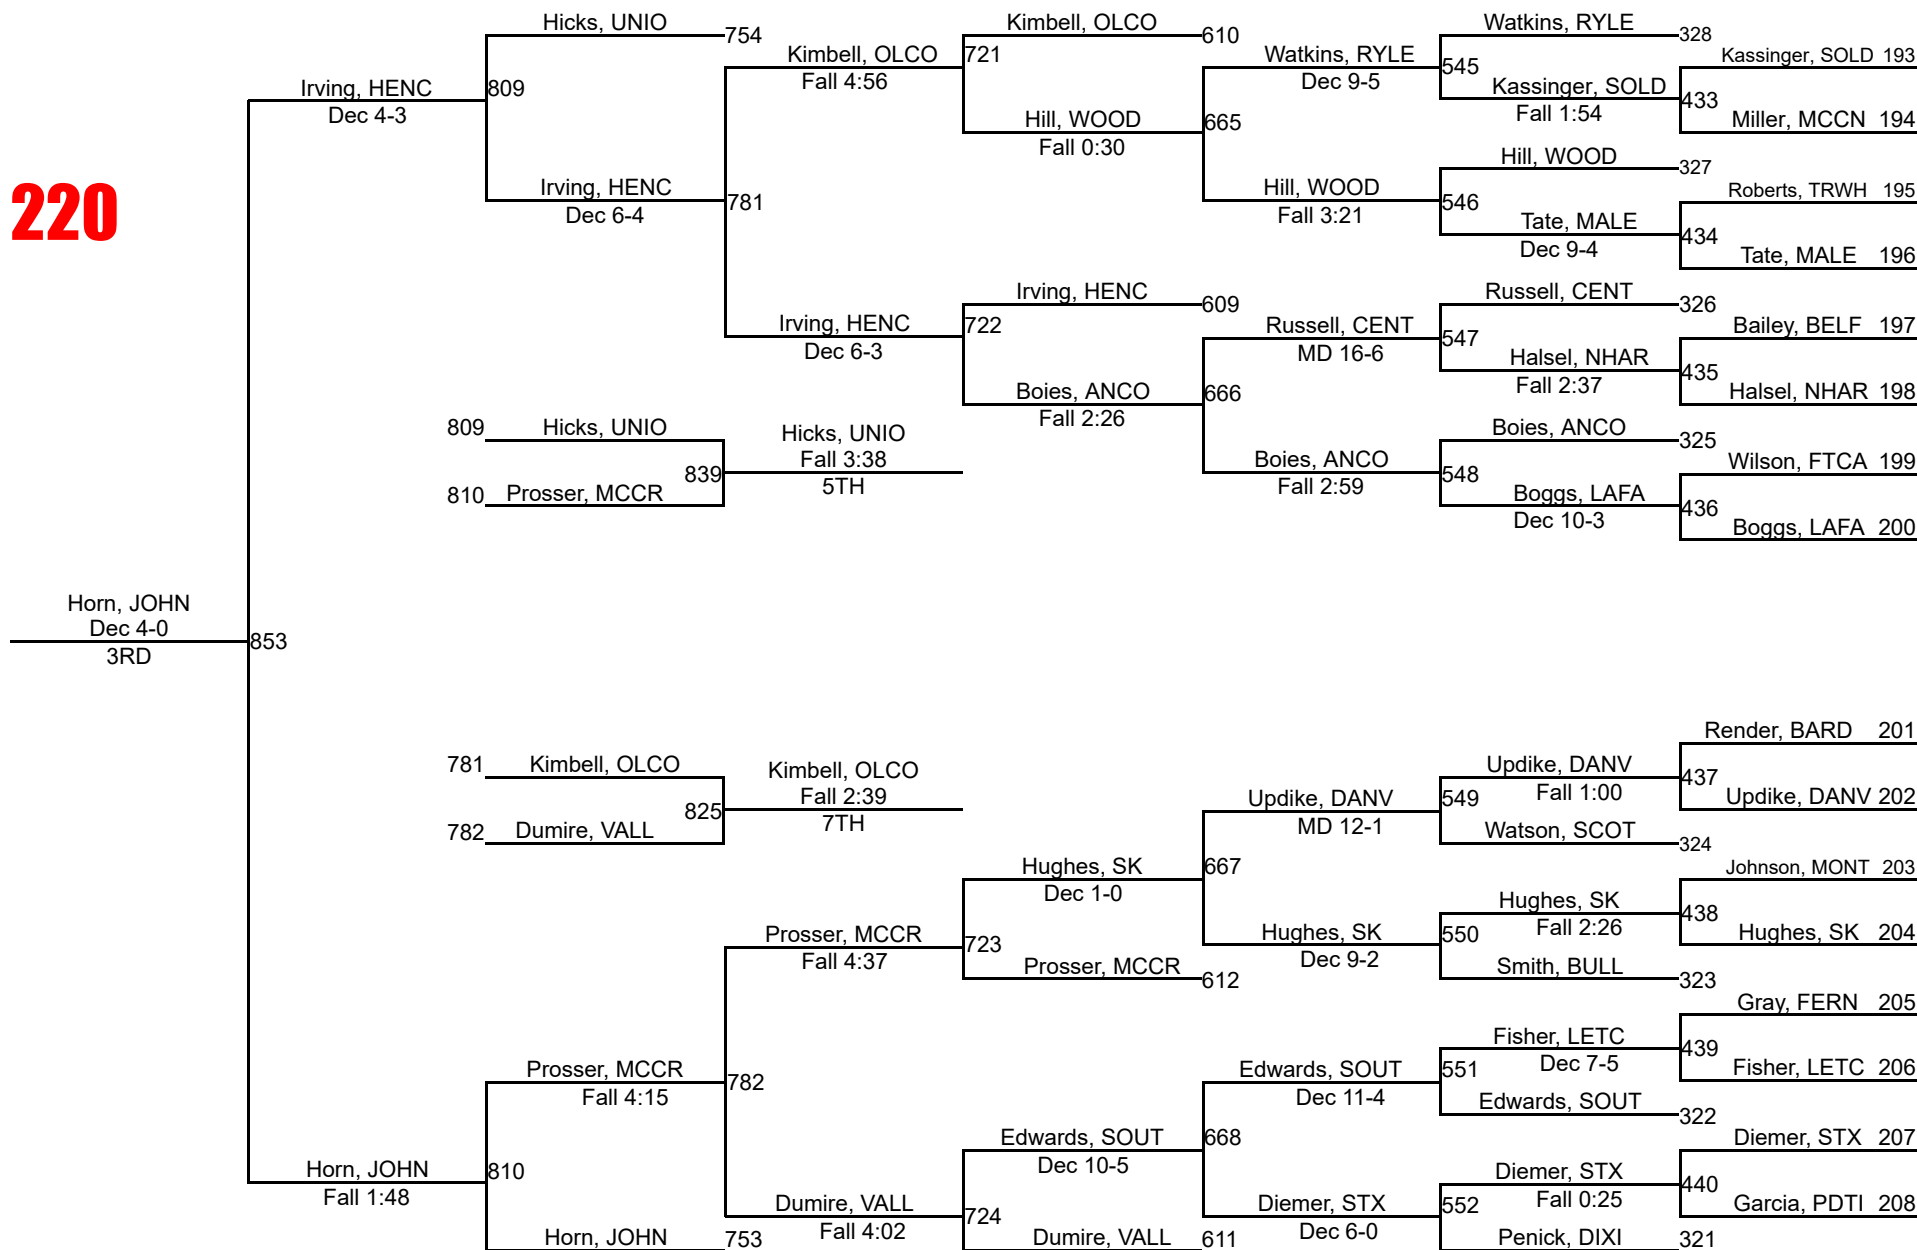

195

KHSAA State Championships

220

220

285